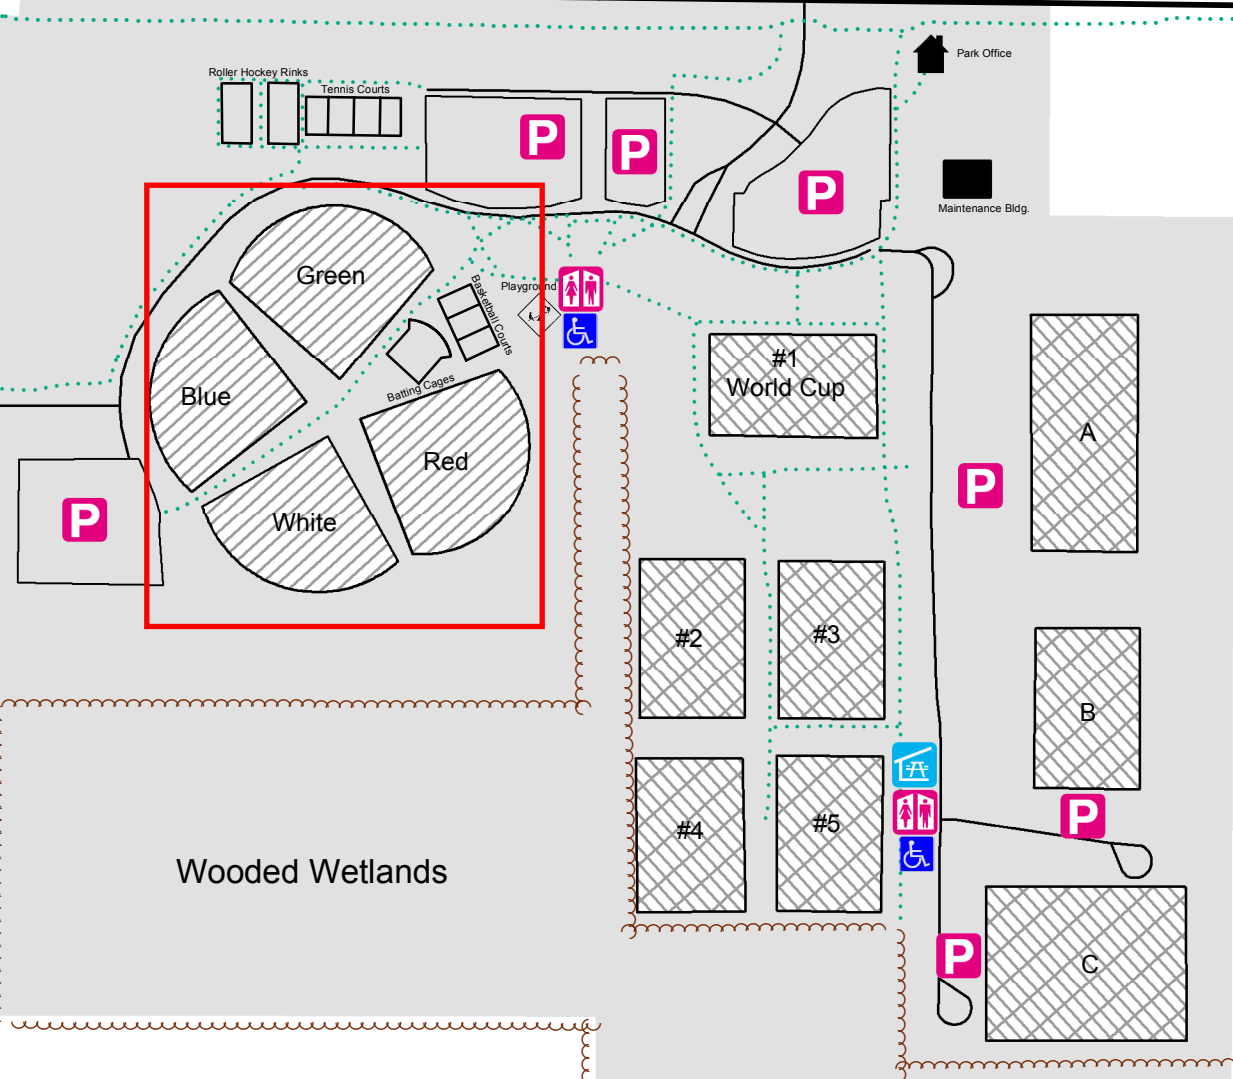

City of Rochester Hills Earl E. Borden Park

HAMLIN

JOHN R.

Legend

- | | |
|--|---|
|  Ball Diamonds |  Picnic Shelter |
|  Handicap Accessible |  Playground |
|  Maintenance Building |  Restrooms |
|  Park Office |  Soccer Fields |
|  Parking | Area's A, B and C contain soccer fields 6 thru 12
(exact location will vary each season) |
|  Pathway |  Wooded wetlands |